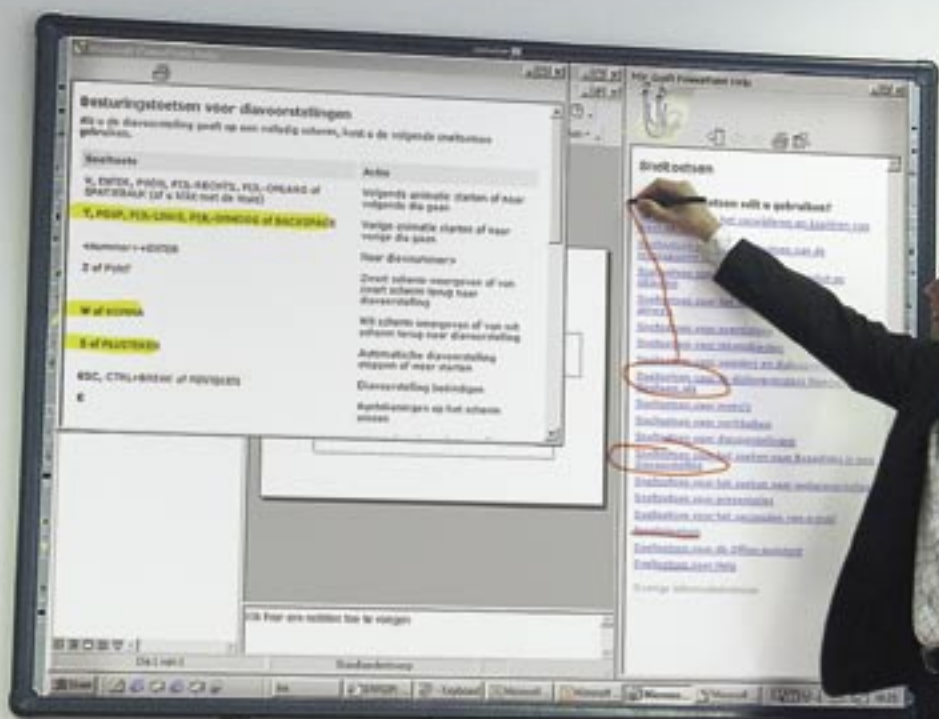

C-LIFT

LCD-projector ceiling lift

C-Lift
marKant

C-Lift | easy | complete | accurate |

C-Lift | The C-Lift heralds a new generation of ceiling lifts. The unique spindle mechanism guarantees an extraordinarily high degree of repeat adjustment precision. The low lift weighs only 17 kg / 37,4 lbs and assures a fast and easy installation. This ingenious system allows every projector to be easily attached and adjusted to the projection surface. After installation, this compact lift requires less than 28cm / 11" of ceiling space - including a small projector!

Secure | Security is also an important consideration, due to the susceptibility of projectors to theft, which poses a definite problem in many organizations. The C-Lift offers a perfect solution, because the projector is not visible when not in use: the lift drops it into position only for projection purposes.

Application | Suitable for conference rooms, training centers, boardrooms, presentation rooms and showrooms. It is suitable for use with general-purpose table projectors.

c-lift | easy | complete | accurate |

C-lift Dimensions

C-lift XL Dimensions

Advantages:

- Complete pack
- Easy to install
- Extremely accurate setting and adjustment
- High repeat adjustment precision
- Unique spindle mechanism
- Universal attachment to almost any projector (without special adapters)
- Fits in any system ceiling (collapses to 28 cm / 11", incl. projector)
- Lip for holding ceiling tile
- No accessories needed!