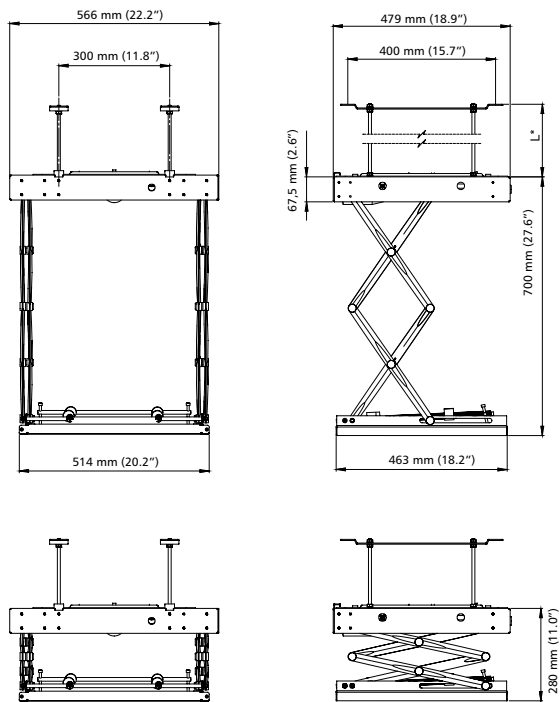

C-LIFT

LCD-projector ceiling lift

C-Lift
marKant

C-Lift | easy | complete | accurate |

C-Lift | The C-Lift heralds a new generation of ceiling lifts. The unique spindle mechanism guarantees an extraordinarily high degree of repeat adjustment precision. The low lift weighs only 17 kg / 37,4 lbs and assures a fast and easy installation. This ingenious system allows every projector to be easily attached and adjusted to the projection surface. After installation, this compact lift requires less than 28cm / 11" of ceiling space - including a small projector!

C-lift Dimensions

C-lift XL Dimensions

Advantages:

- Complete pack
- Easy to install
- Extremely accurate setting and adjustment
- High repeat adjustment precision
- Unique spindle mechanism
- Universal attachment to almost any projector (without special adapters)
- Fits in any system ceiling (collapses to 28 cm / 11", incl. projector)
- Lip for holding ceiling tile
- No accessories needed!

Technical specifications:

- Ceiling travel: 70cm / 27,5"
- Lift weight: 17kg / 37,4 lbs
- Controls: Infrared remote control
- Power voltage: 120 / 240V
- Limited Warranty: Two year
- Listed: UL, cSAus, CE, GS, TUV