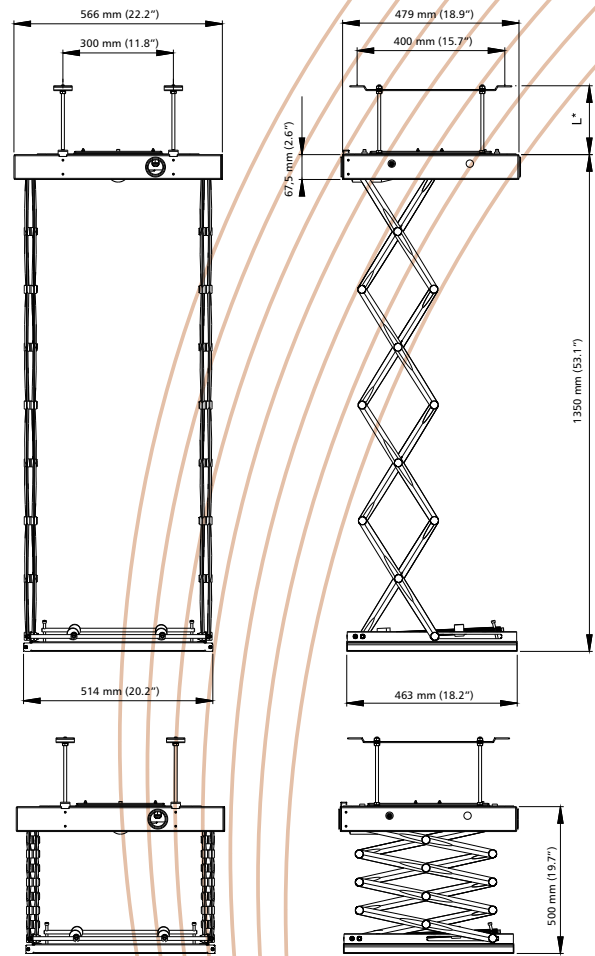

C-lift Dimensions

C-lift XL Dimensions

Advantages:

- Complete pack
- Easy to install
- Extremely accurate setting and adjustment
- High repeat adjustment precision
- Unique spindle mechanism
- Universal attachment to almost any projector (without special adapters)
- Fits in any system ceiling (collapses to 28 cm / 11", incl. projector)
- Lip for holding ceiling tile
- No accessories needed!

Technical specifications:

- Ceiling travel: 70cm / 27,5"
- Lift weight: 17kg / 37,4 lbs
- Controls: Infrared remote control
- Power voltage: 120 / 240V
- Limited Warranty: Two year
- Listed: UL, cSAus, CE, GS, TUV